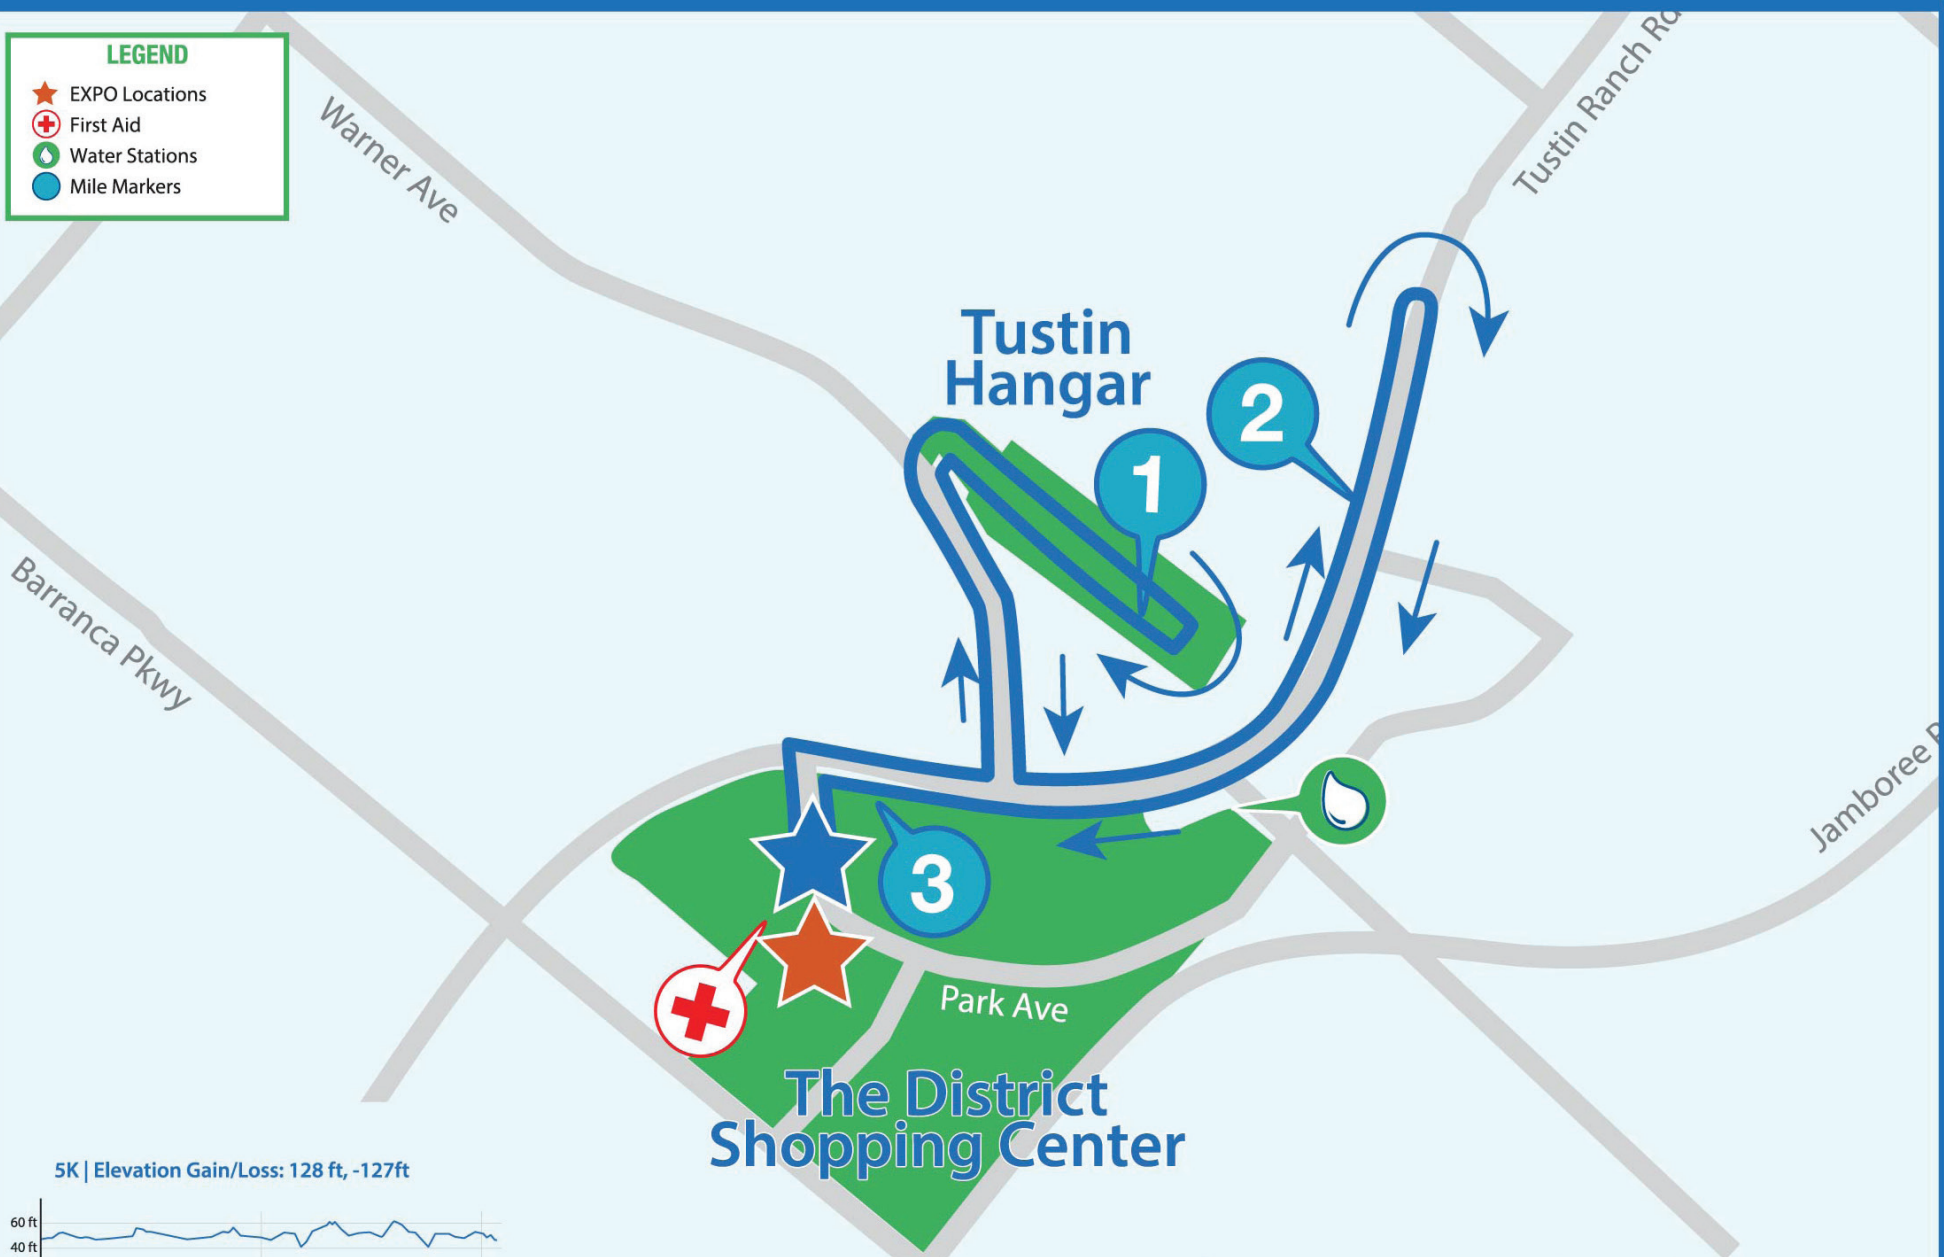

LEGEND

- ★ EXPO Locations
- ⊕ First Aid
- 💧 Water Stations
- Mile Markers

5K | Elevation Gain/Loss: 128 ft, -127ft

5K Course

THE
TUSTIN HANGAR
HALF MARATHON & 5K